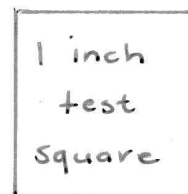

Felt Koala Template

ear
cut 2

inner ear
cut 2

face
cut 2

nose
cut 1

This tutorial was brought to you by Molly and Mama
<http://www.MollyandMama.wordpress.com>

*this template and the tutorial project is for personal use only